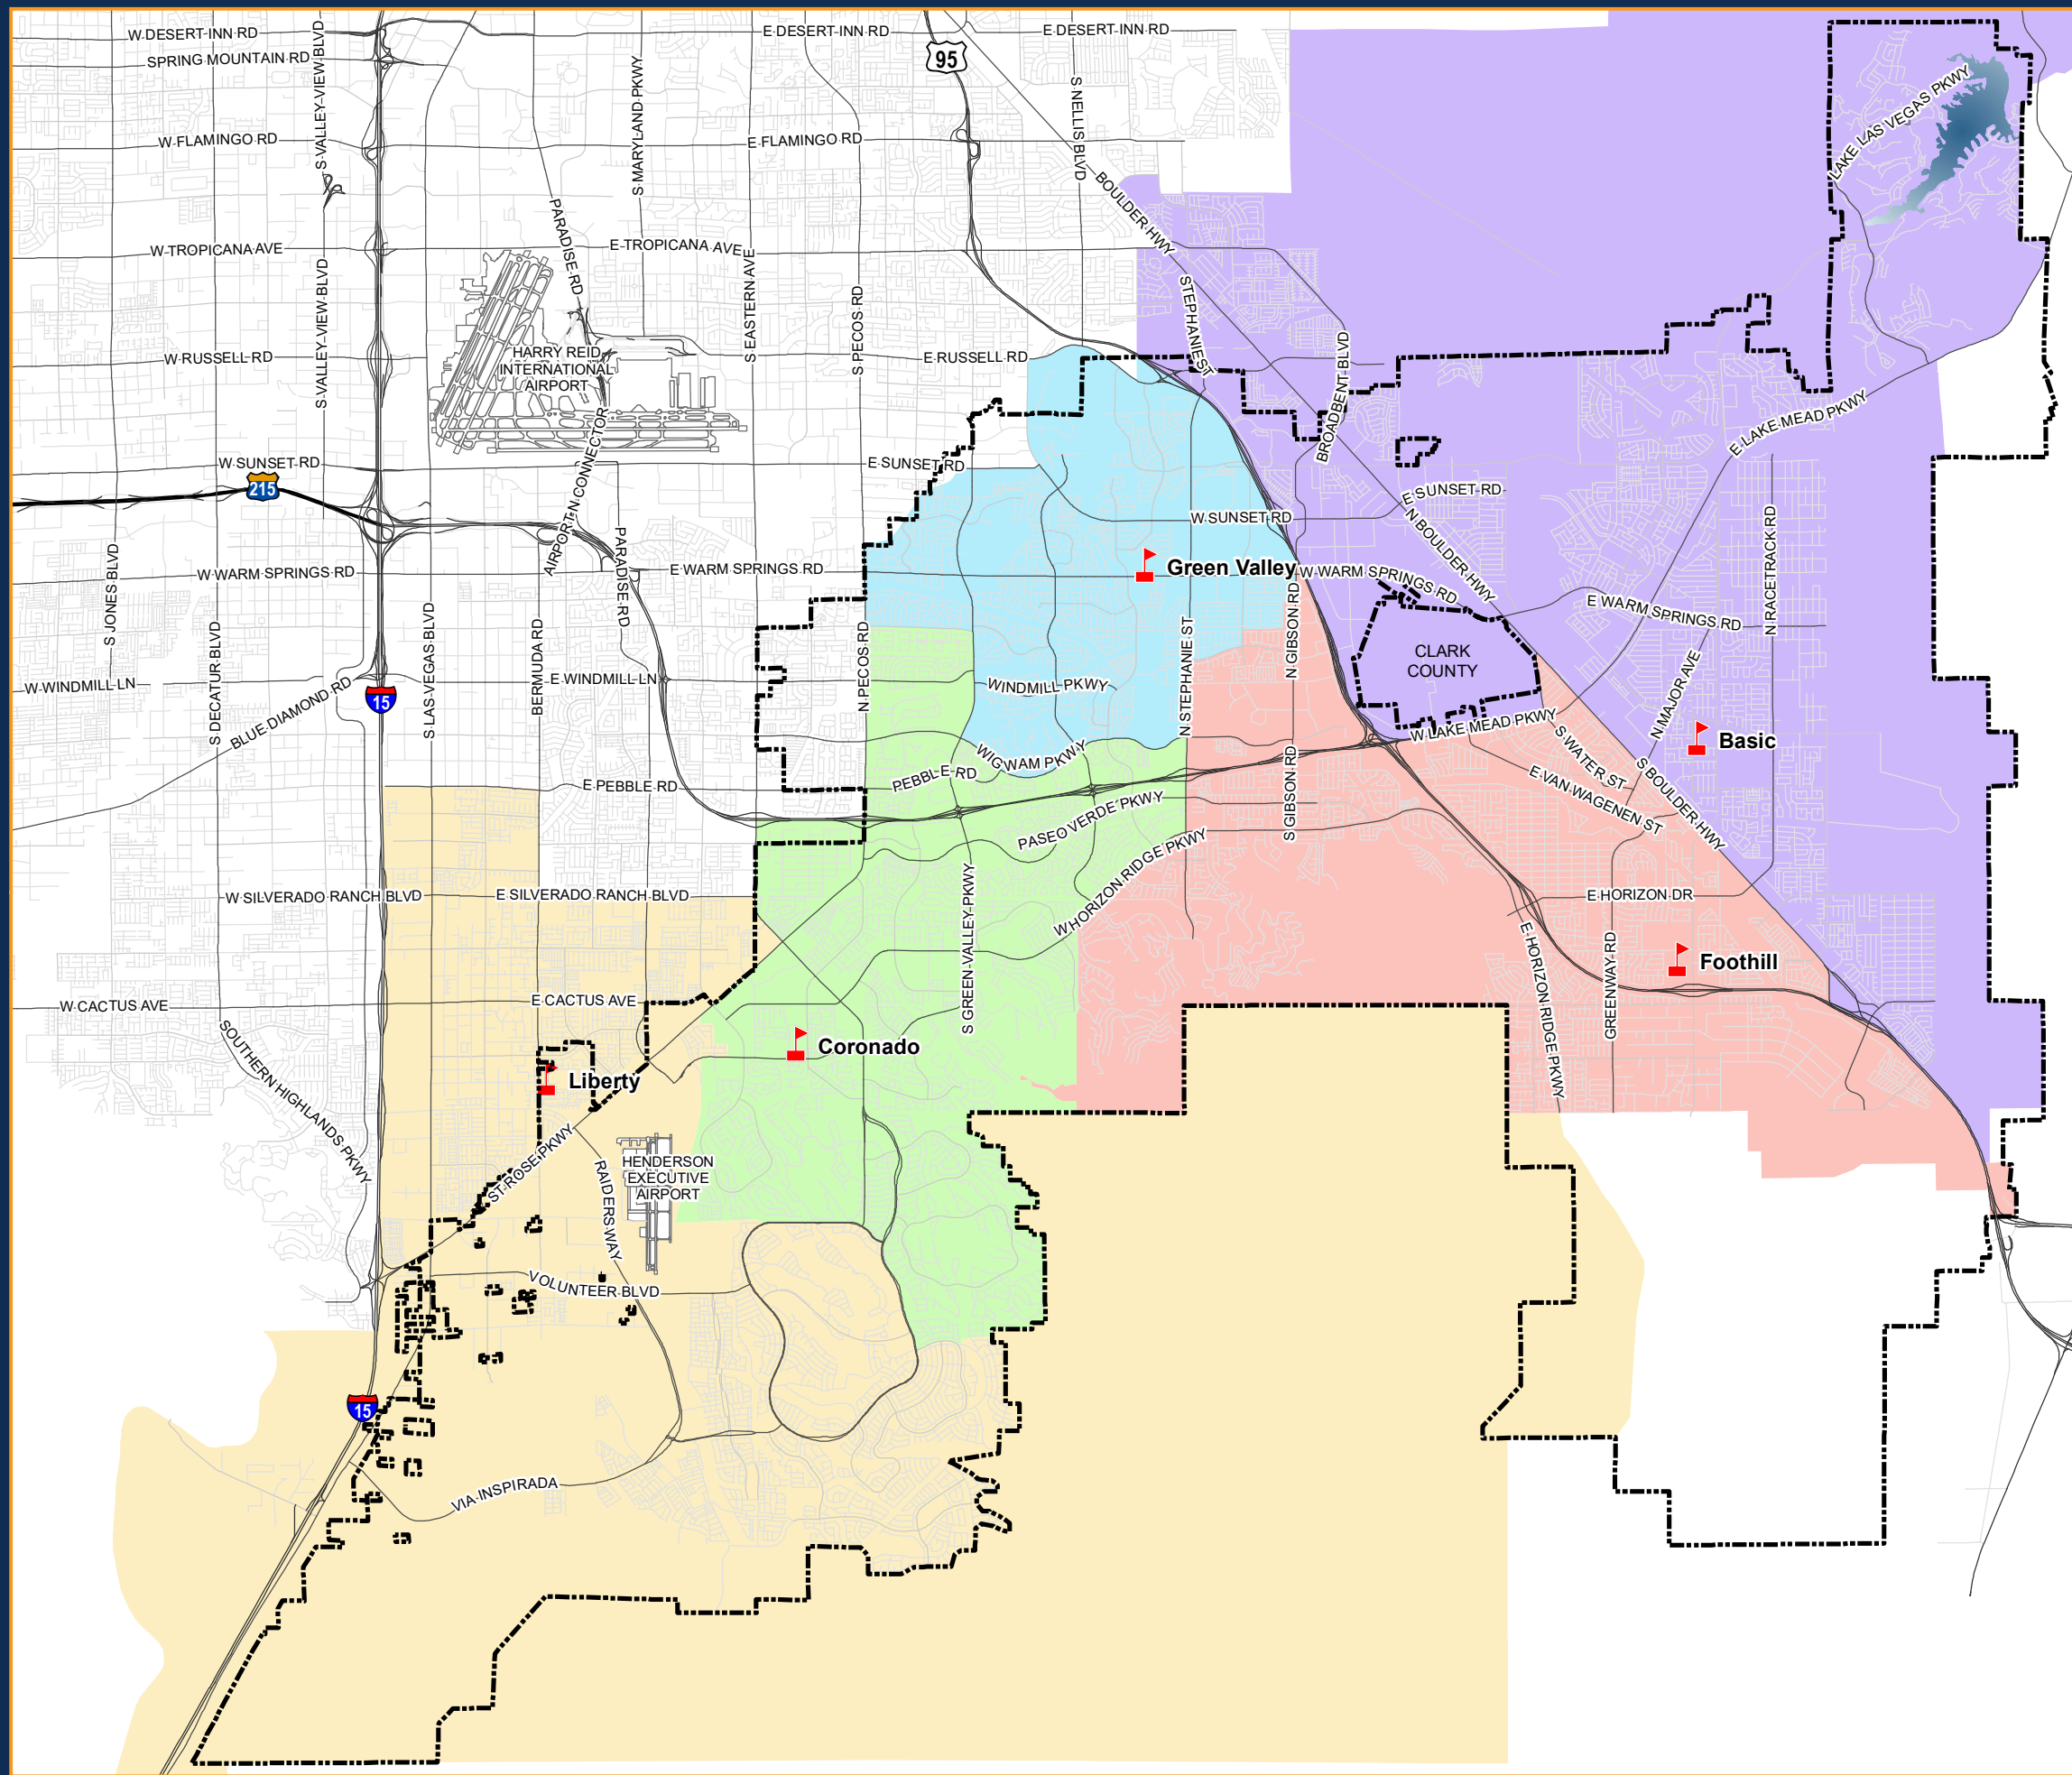

HENDERSON
SCHOOL ATTENDANCE ZONES
HIGH SCHOOLS
2021-2022

-  School Site
-  Basic, 400 Palo Verde Dr
-  Coronado, 1001 Coronado Center Dr
-  Foothill, 800 College Dr
-  Green Valley, 460 N. Arroyo Grande Blvd
-  Liberty, 3700 Liberty Heights Ave
-  Henderson City Limits

Source(s): City of Henderson Community Development & Services, Clark County Assessor's Office, and Clark County Geographic Information Systems Management Office.

This map is offered as a general reference guide only. Neither warranty of accuracy is intended nor should any be assumed.