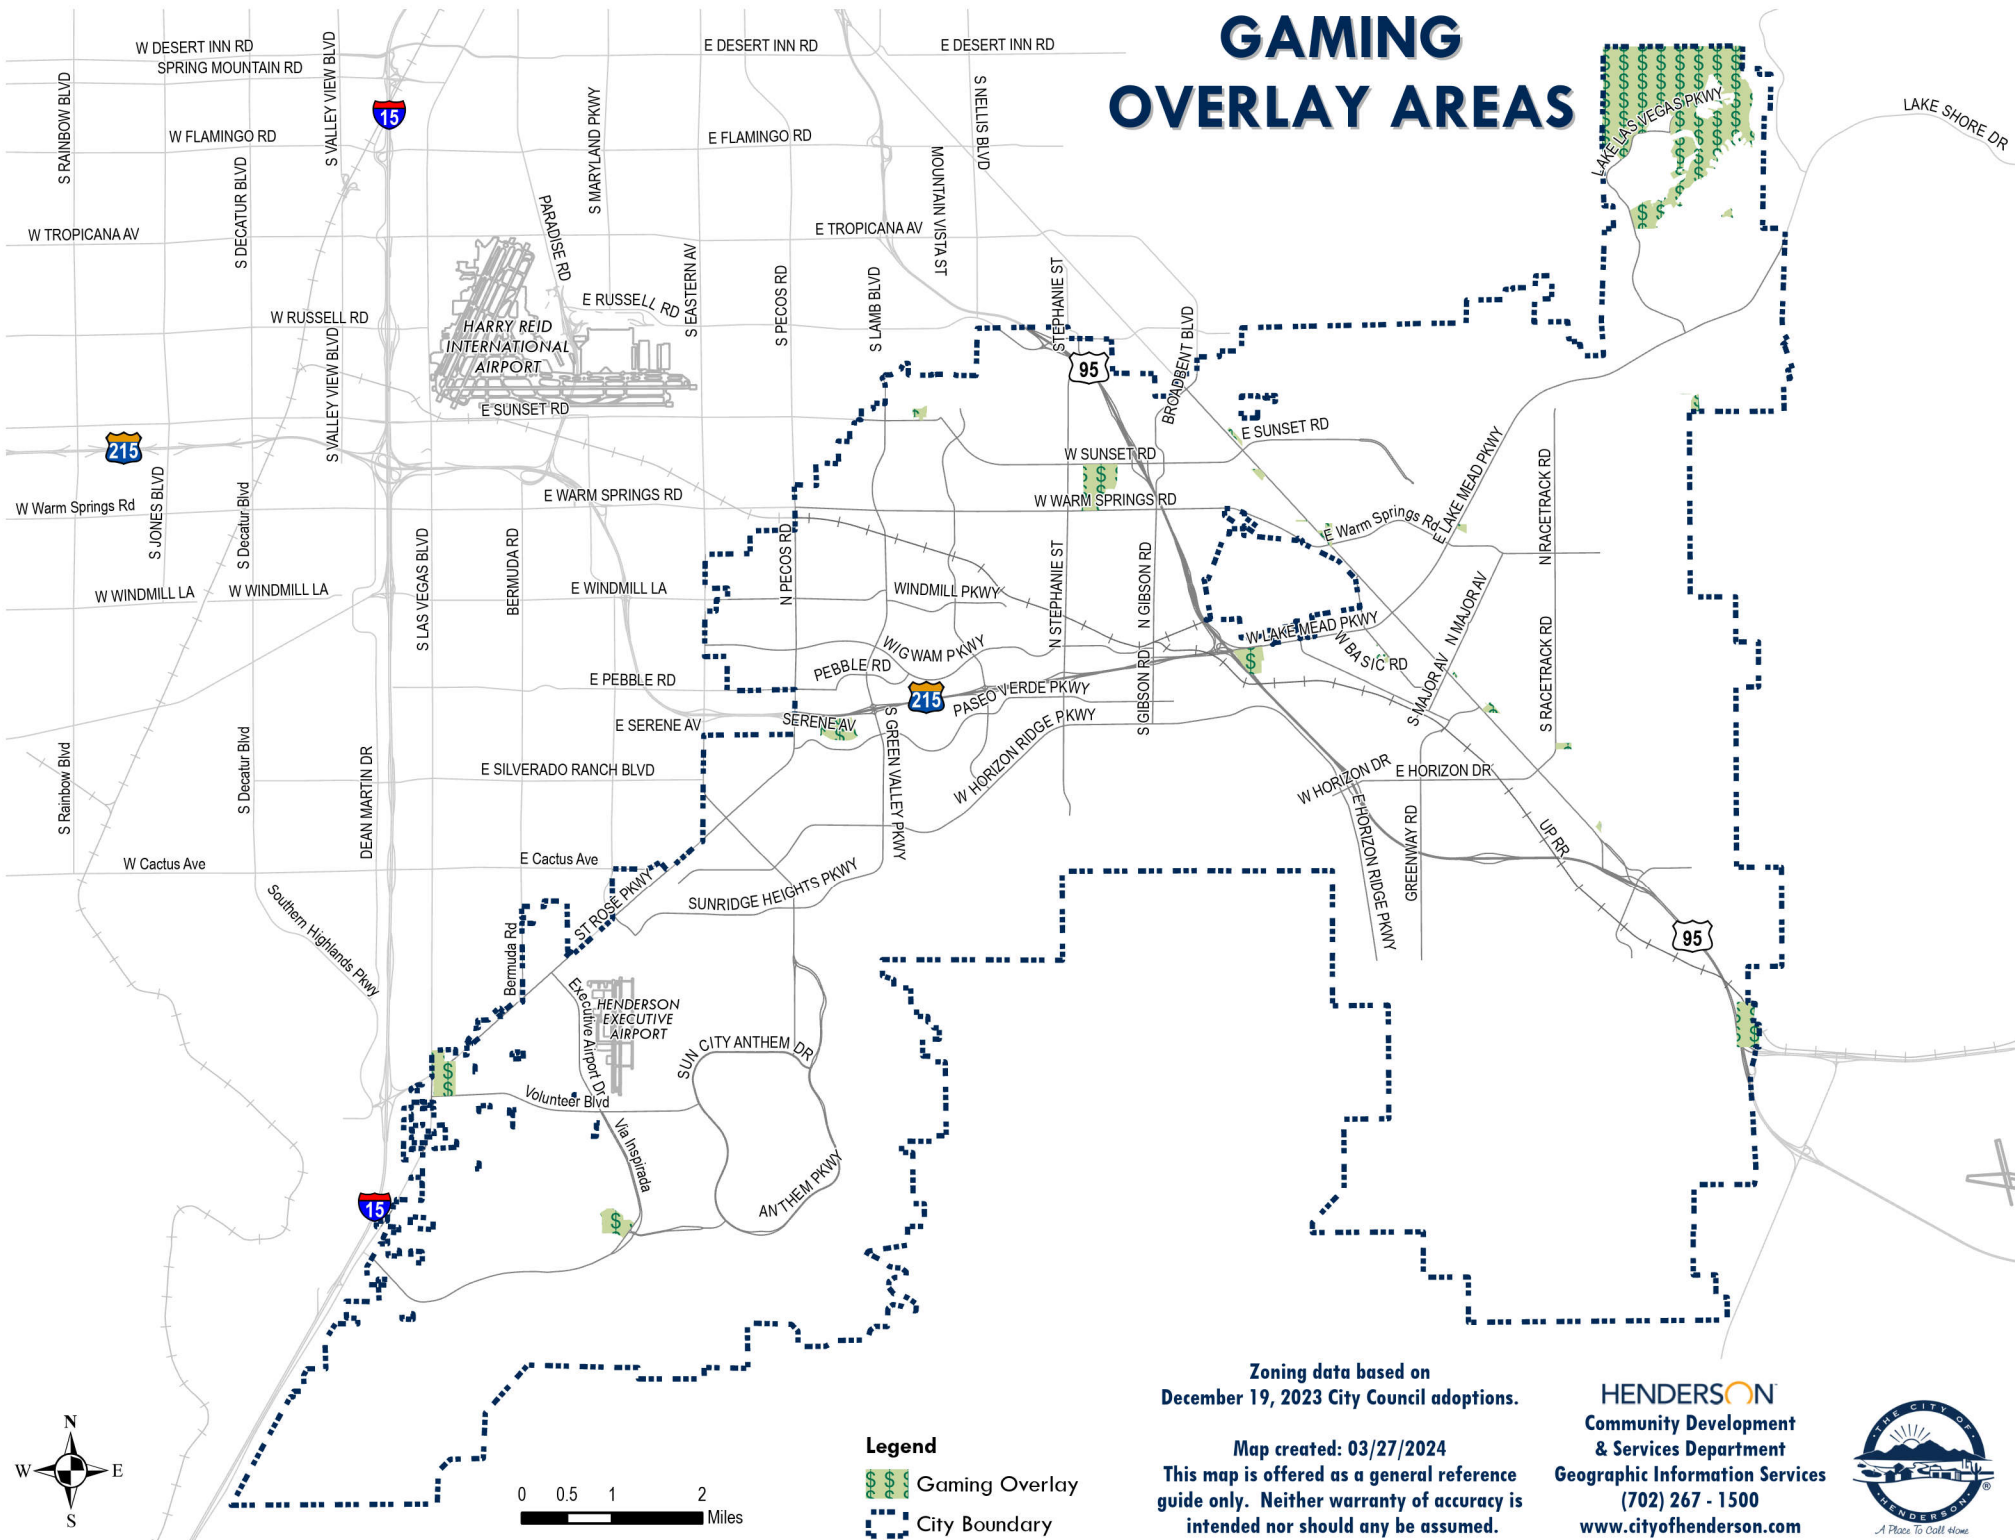

GAMING OVERLAY AREAS

- Legend**
- Gaming Overlay
 - City Boundary

Zoning data based on December 19, 2023 City Council adoptions.

Map created: 03/27/2024
 This map is offered as a general reference guide only. Neither warranty of accuracy is intended nor should any be assumed.